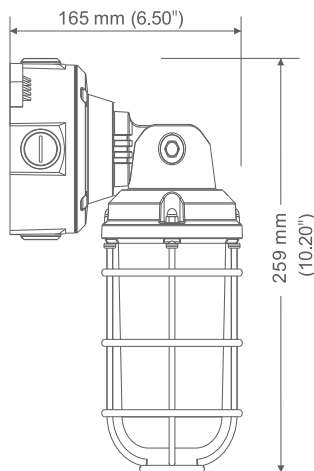

perfect design for wire pipe through

REPLACE

REPLACE

DIMENSIONS

PARAMETER

Model No.	Power	Led Qty	PF	CRI	Voltage	CCT	Lumen	Size(inch) 1inch=25.4mm	Operate temperature (°C/°F)	Weight(kg) 1kg=2.2lbs	Certificate	Equal to
GKT15-20W	20W ± 10%	144pcs	≥ 0.9	≥ 80	100-277V AC 50-60Hz	2700-6000K	2200lm ± 200	180°: Φ113x315mm Φ4.45"x12.40" 90°: Φ165x259mm Φ6.50"x10.20"	-40~45°C -40~113°F	NW:1.10kg NW:2.43lb GW:1.20kg GW:2.65lb	IP65	200W CFL/HID

APPLICATION

APPLICATION | Indoor (restaurant) and outdoor applications including entry ways, covered walkways, retail, warehouses, stockrooms, and utility areas.

PACKING

watt	Inner box size 1inch=25.4mm	N.W per lamp 1kg=2.2lbs	G.W per box 1kg=2.2lbs	G.W per carton 1inch=25.4mm	Carton size 1inch=25.4mm	Quantity per carton
20W	325x120x120mm 12.80"x4.72"x4.72"	2.43lb (1.10kg)	2.65lb (1.20kg)	17.20lb (7.80kg)	370x340x265mm 14.57"x13.39"x10.43"	6PCS