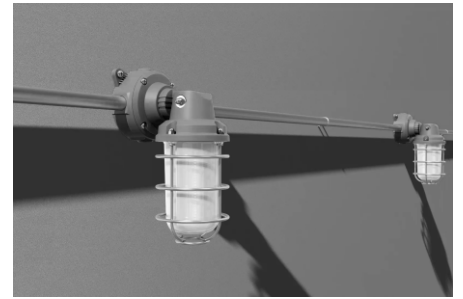

www.szguanke.com

VAPOR PROOF LED FIXTURE GKT15 20W

Two color options ■ ■

110
lm/w

ADVANTAGE

Suitable for wet location (outdoor)

90-180 degree adjustable

No dark area

perfect design for wire pipe through

REPLACE

REPLACE

DIMENSIONS

PARAMETER

Model No.	Power	Led Qty	PF	CRI	Voltage	CCT	Lumen	Size(inch) 1inch=25.4mm	Operate temperature (°C/°F)	Weight(kg) 1kg=2.2lbs	Certificate	Equal to
GKT15-20W	20W ± 10%	144pcs	≥ 0.9	≥ 80	100-277V AC 50-60Hz	2700-6000K	2200lm ± 200	180°: Φ113x315mm Φ4.45"x12.40" 90°: Φ165x259mm Φ6.50"x10.20"	-40~45°C -40~113°F	NW:1.10kg NW:2.43lb GW:1.20kg GW:2.65lb	IP65	200W CFL/HID

APPLICATION

APPLICATION | Indoor (restaurant) and outdoor applications including entry ways, covered walkways, retail, warehouses, stockrooms, and utility areas.

PACKING

watt	Inner box size 1inch=25.4mm	N.W per lamp 1kg=2.2lbs	G.W per box 1kg=2.2lbs	G.W per carton 1inch=25.4mm	Carton size 1inch=25.4mm	Quantity per carton
20W	325x120x120mm 12.80"x4.72"x4.72"	2.43lb (1.10kg)	2.65lb (1.20kg)	17.20lb (7.80kg)	370x340x265mm 14.57"x13.39"x10.43"	6PCS