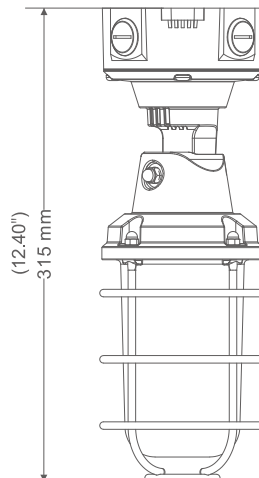

perfect design for wire pipe through

REPLACE

REPLACE

DIMENSIONS

PARAMETER

Model No.	Power	Led Qty	PF	CRI	Voltage	CCT	Lumen	Size(inch) 1inch=25.4mm	Operate temperature (°C/°F)	Weight(kg) 1kg=2.2lbs	Certificate	Equal to
GKT15-20W	20W ± 10%	144pcs	≥ 0.9	≥ 80	100-277V AC 50-60Hz	2700-6000K	2200lm ± 200	180°: Φ113x315mm Φ4.45"x12.40" 90°: Φ165x259mm Φ6.50"x10.20"	-40~45°C -40~113°F	NW:1.10kg NW:2.43lb GW:1.20kg GW:2.65lb	IP65	200W CFL/HID

APPLICATION

APPLICATION | Indoor (restaurant) and outdoor applications including entry ways, covered walkways, retail, warehouses, stockrooms, and utility areas.

PACKING

watt	Inner box size 1inch=25.4mm	N.W per lamp 1kg=2.2lbs	G.W per box 1kg=2.2lbs	G.W per carton 1inch=25.4mm	Carton size 1inch=25.4mm	Quantity per carton
20W	325x120x120mm 12.80"x4.72"x4.72"	2.43lb (1.10kg)	2.65lb (1.20kg)	17.20lb (7.80kg)	370x340x265mm 14.57"x13.39"x10.43"	6PCS