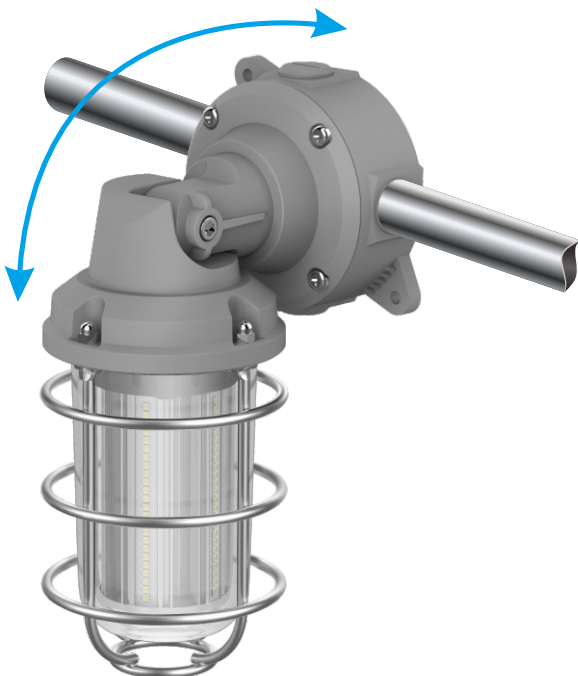

www.szguanke.com

VAPOR PROOF LED FIXTURE GKT15 20W

Two color options ■ ■

110
lm/w

ADVANTAGE

Suitable for wet location (outdoor)

90-180 degree adjustable

No dark area

perfect design for wire pipe through

REPLACE

REPLACE

DIMENSIONS

PARAMETER

Model No.	Power	Led Qty	PF	CRI	Voltage	CCT	Lumen	Size(inch) 1inch=25.4mm	Operate temperature (°C/°F)	Weight(kg) 1kg=2.2lbs	Certificate	Equal to
GKT15-20W	20W ± 10%	144pcs	≥ 0.9	≥ 80	100-277V AC 50-60Hz	2700-6000K	2200lm ± 200	180°: Φ113x315mm Φ4.45"x12.40" 90°: Φ165x259mm Φ6.50"x10.20"	-40~45°C -40~113°F	NW:1.10kg NW:2.43lb GW:1.20kg GW:2.65lb	IP65	200W CFL/HID

APPLICATION

APPLICATION | Indoor (restaurant) and outdoor applications including entry ways, covered walkways, retail, warehouses, stockrooms, and utility areas.

PACKING

watt	Inner box size 1inch=25.4mm	N.W per lamp 1kg=2.2lbs	G.W per box 1kg=2.2lbs	G.W per carton 1inch=25.4mm	Carton size 1inch=25.4mm	Quantity per carton
20W	325x120x120mm 12.80"x4.72"x4.72"	2.43lb (1.10kg)	2.65lb (1.20kg)	17.20lb (7.80kg)	370x340x265mm 14.57"x13.39"x10.43"	6PCS