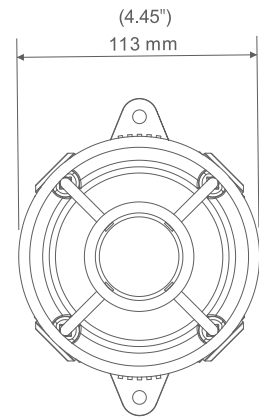

perfect design for wire pipe through

REPLACE

REPLACE

DIMENSIONS

PARAMETER

Model No.	Power	Led Qty	PF	CRI	Voltage	CCT	Lumen	Size(inch) 1inch=25.4mm	Operate temperature (°C/°F)	Weight(kg) 1kg=2.2lbs	Certificate	Equal to
GKT15-20W	20W ± 10%	144pcs	≥ 0.9	≥ 80	100-277V AC 50-60Hz	2700-6000K	2200lm ± 200	180°: Φ113x315mm Φ4.45"x12.40" 90°: Φ165x259mm Φ6.50"x10.20"	-40~45°C -40~113°F	NW:1.10kg NW:2.43lb GW:1.20kg GW:2.65lb	IP65	200W CFL/HID

APPLICATION

APPLICATION | Indoor (restaurant) and outdoor applications including entry ways, covered walkways, retail, warehouses, stockrooms, and utility areas.

PACKING

watt	Inner box size 1inch=25.4mm	N.W per lamp 1kg=2.2lbs	G.W per box 1kg=2.2lbs	G.W per carton 1inch=25.4mm	Carton size 1inch=25.4mm	Quantity per carton
20W	325x120x120mm 12.80"x4.72"x4.72"	2.43lb (1.10kg)	2.65lb (1.20kg)	17.20lb (7.80kg)	370x340x265mm 14.57"x13.39"x10.43"	6PCS