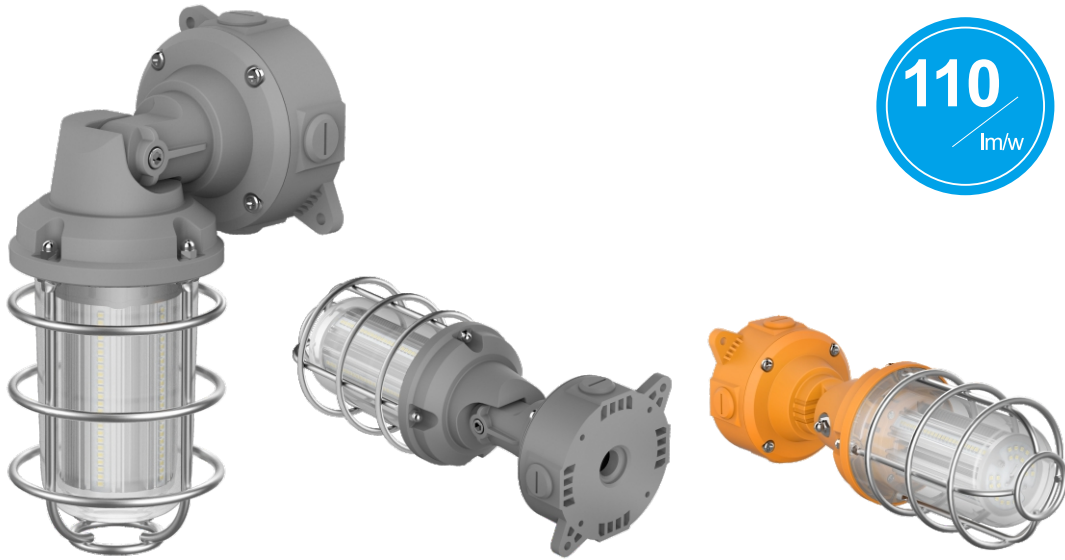

www.szguanke.com

VAPOR PROOF LED FIXTURE GKT15 20W

Two color options ■ ■

110
lm/w

ADVANTAGE

Suitable for wet location (outdoor)

90-180 degree adjustable

No dark area

perfect design for wire pipe through

REPLACE

REPLACE

DIMENSIONS

PARAMETER

Model No.	Power	Led Qty	PF	CRI	Voltage	CCT	Lumen	Size(inch) 1inch=25.4mm	Operate temperature (°C/°F)	Weight(kg) 1kg=2.2lbs	Certificate	Equal to
GKT15-20W	20W ± 10%	144pcs	≥ 0.9	≥ 80	100-277V AC 50-60Hz	2700-6000K	2200lm ± 200	180°: Φ113x315mm Φ4.45"x12.40" 90°: Φ165x259mm Φ6.50"x10.20"	-40~45°C -40~113°F	NW:1.10kg NW:2.43lb GW:1.20kg GW:2.65lb	IP65	200W CFL/HID

APPLICATION

APPLICATION | Indoor (restaurant) and outdoor applications including entry ways, covered walkways, retail, warehouses, stockrooms, and utility areas.

PACKING

watt	Inner box size 1inch=25.4mm	N.W per lamp 1kg=2.2lbs	G.W per box 1kg=2.2lbs	G.W per carton 1inch=25.4mm	Carton size 1inch=25.4mm	Quantity per carton
20W	325x120x120mm 12.80"x4.72"x4.72"	2.43lb (1.10kg)	2.65lb (1.20kg)	17.20lb (7.80kg)	370x340x265mm 14.57"x13.39"x10.43"	6PCS