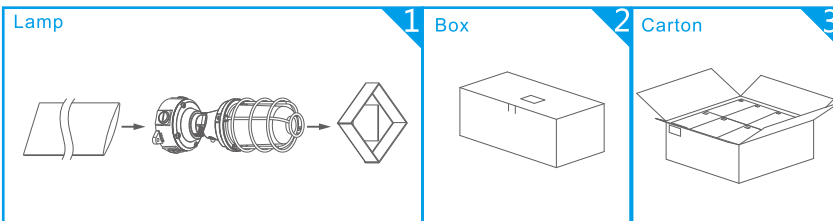

perfect design for wire pipe through

REPLACE

REPLACE

DIMENSIONS

PARAMETER

Model No.	Power	Led Qty	PF	CRI	Voltage	CCT	Lumen	Size(inch) 1inch=25.4mm	Operate temperature (°C/°F)	Weight(kg) 1kg=2.2lbs	Certificate	Equal to
GKT15-20W	20W ± 10%	144pcs	≥ 0.9	≥ 80	100-277V AC 50-60Hz	2700-6000K	2200lm ± 200	180°: Φ113x315mm Φ4.45"x12.40" 90°: Φ165x259mm Φ6.50"x10.20"	-40~45°C -40~113°F	NW:1.10kg NW:2.43lb GW:1.20kg GW:2.65lb	IP65	200W CFL/HID

APPLICATION

APPLICATION | Indoor (restaurant) and outdoor applications including entry ways, covered walkways, retail, warehouses, stockrooms, and utility areas.

PACKING

watt	Inner box size 1inch=25.4mm	N.W per lamp 1kg=2.2lbs	G.W per box 1kg=2.2lbs	G.W per carton 1inch=25.4mm	Carton size 1inch=25.4mm	Quantity per carton
20W	325x120x120mm 12.80"x4.72"x4.72"	2.43lb (1.10kg)	2.65lb (1.20kg)	17.20lb (7.80kg)	370x340x265mm 14.57"x13.39"x10.43"	6PCS